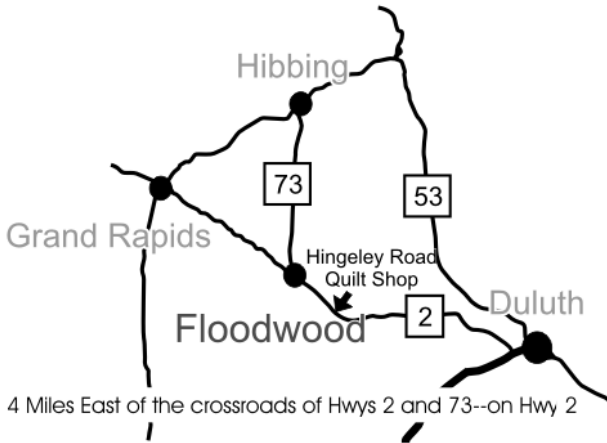

Hingeley Road Quilt Shop  
 11284 Hwy 2 Floodwood, MN 55736  
**Monday thru Friday 10-5 Saturday 9-4**  
[www.quickquiltkits.com](http://www.quickquiltkits.com)  
[www.hingeleyroadquilting.com](http://www.hingeleyroadquilting.com)

## The Northland's Largest Quilt Shop

We have it all!!

Monday thru Friday 10-5 Saturday 9-4  
 Over 4,500 bolts of top quality, 100% cotton by the best brands in the industry  
 Over 700 bolts of 100% cotton flannel and over 500 bolts of Hoffman Batiks  
 The entire Hoffman 1895 "solid" Hand-dye Collection  
 Hoffman Christmas Cardinals all year round  
 Pine Needles BOMS and all the Hoffmans for each design  
 The complete line of ALL Moda, Holly Taylor designs in flannel and woven  
 Kits for all Gathering Friends and This & That Designs projects, plus original, unique kits for each Holly Taylor line.  
 5" packs and fat quarter bundles all the new Moda lines.  
 The complete collection of Northcott National Parks in flannel and woven.